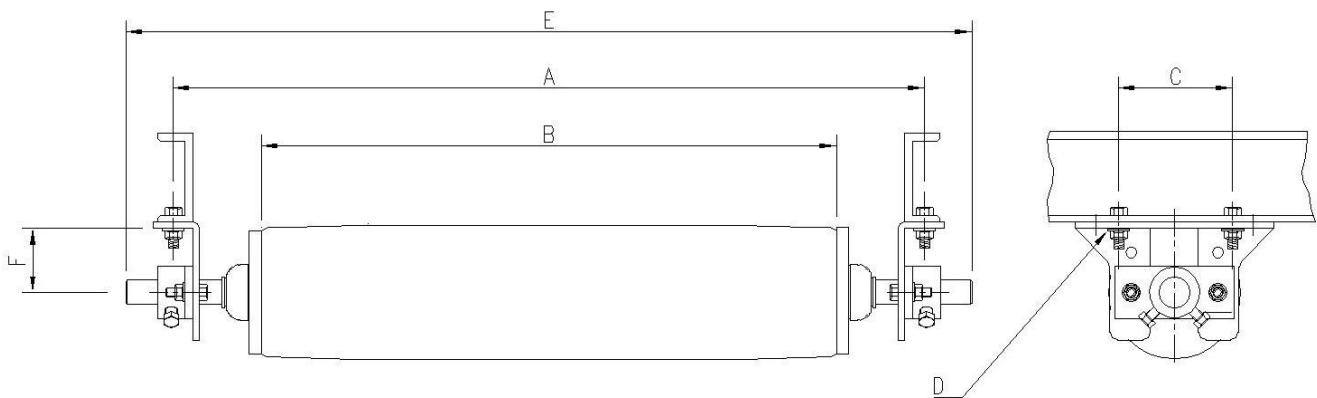

TECHNICAL DATA

Tru-Trac Flat Food Tracker Light Duty

Outside Rubberised drum = 110 Dia*
Shaft = 16 Dia

All tubing, shaft and brackets stainless steel

Code	Belt width	A Adjustable	B	C Min - Max	D (Slot)	E	F	Weight (Kg)
TTFI30	300	375-650	340	85 - 195	14 X 70	700	40-115	12
TTFI35	350	425-700	390	85 - 195	14 X 70	750	40-115	12
TTFI40	400	475-750	440	85 - 195	14 X 70	800	40-115	13
TTFI45	450	525-800	490	85 - 195	14 X 70	850	40-115	13
TTFI50	500	575-850	540	85 - 195	14 X 70	900	40-115	14
TTFI56	560	635-910	600	85 - 195	14 X 70	960	40-115	14

All dimensions in mm

Non standard trackers can be made to customer specifications

* 110 dia, represents the minimum diameter, the actual dia can vary between 108 to 112

TRU-TRAC ROLLERS (PTY) LTD

Tel: +27 (12) 661-9531 Fax: +27 (12) 661-9489 Web Page: <http://www.tru-trac.com>
Email: info@tru-trac.com PO Box 8707 Centurion 0046